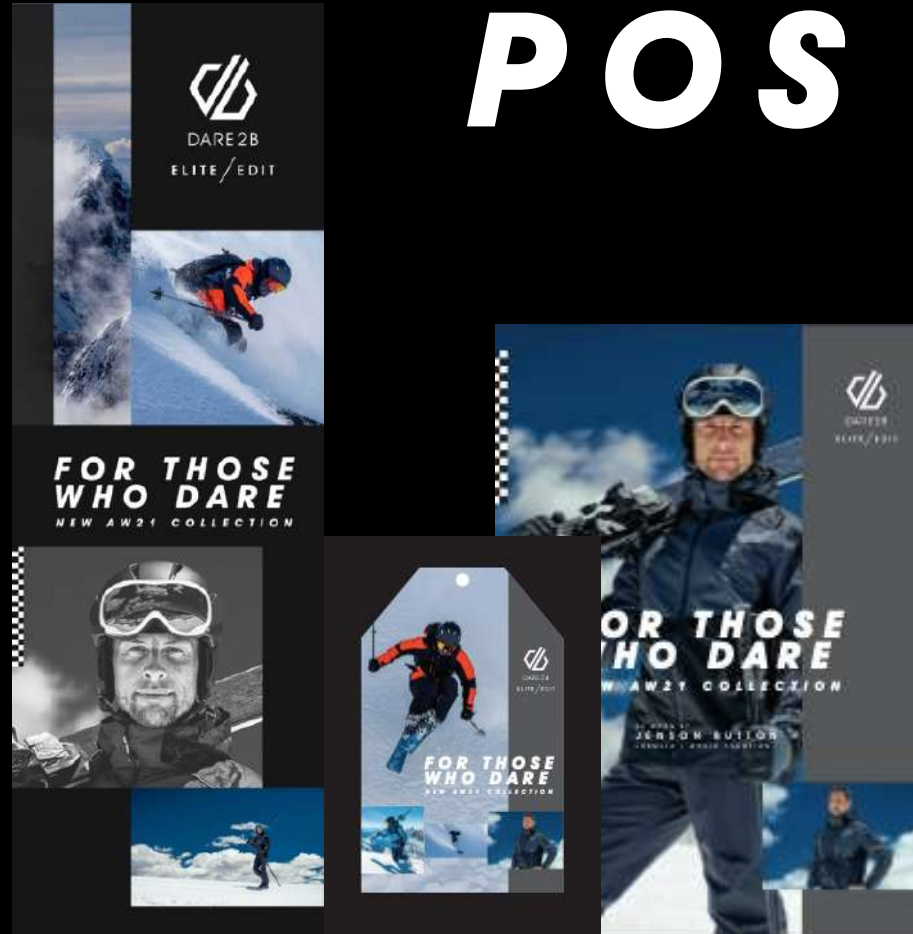

DARE2B
ELITE/EDIT

POS KIT

- Lama banners, strut card packs
and hanger tags

- Bespoke POS available on
request